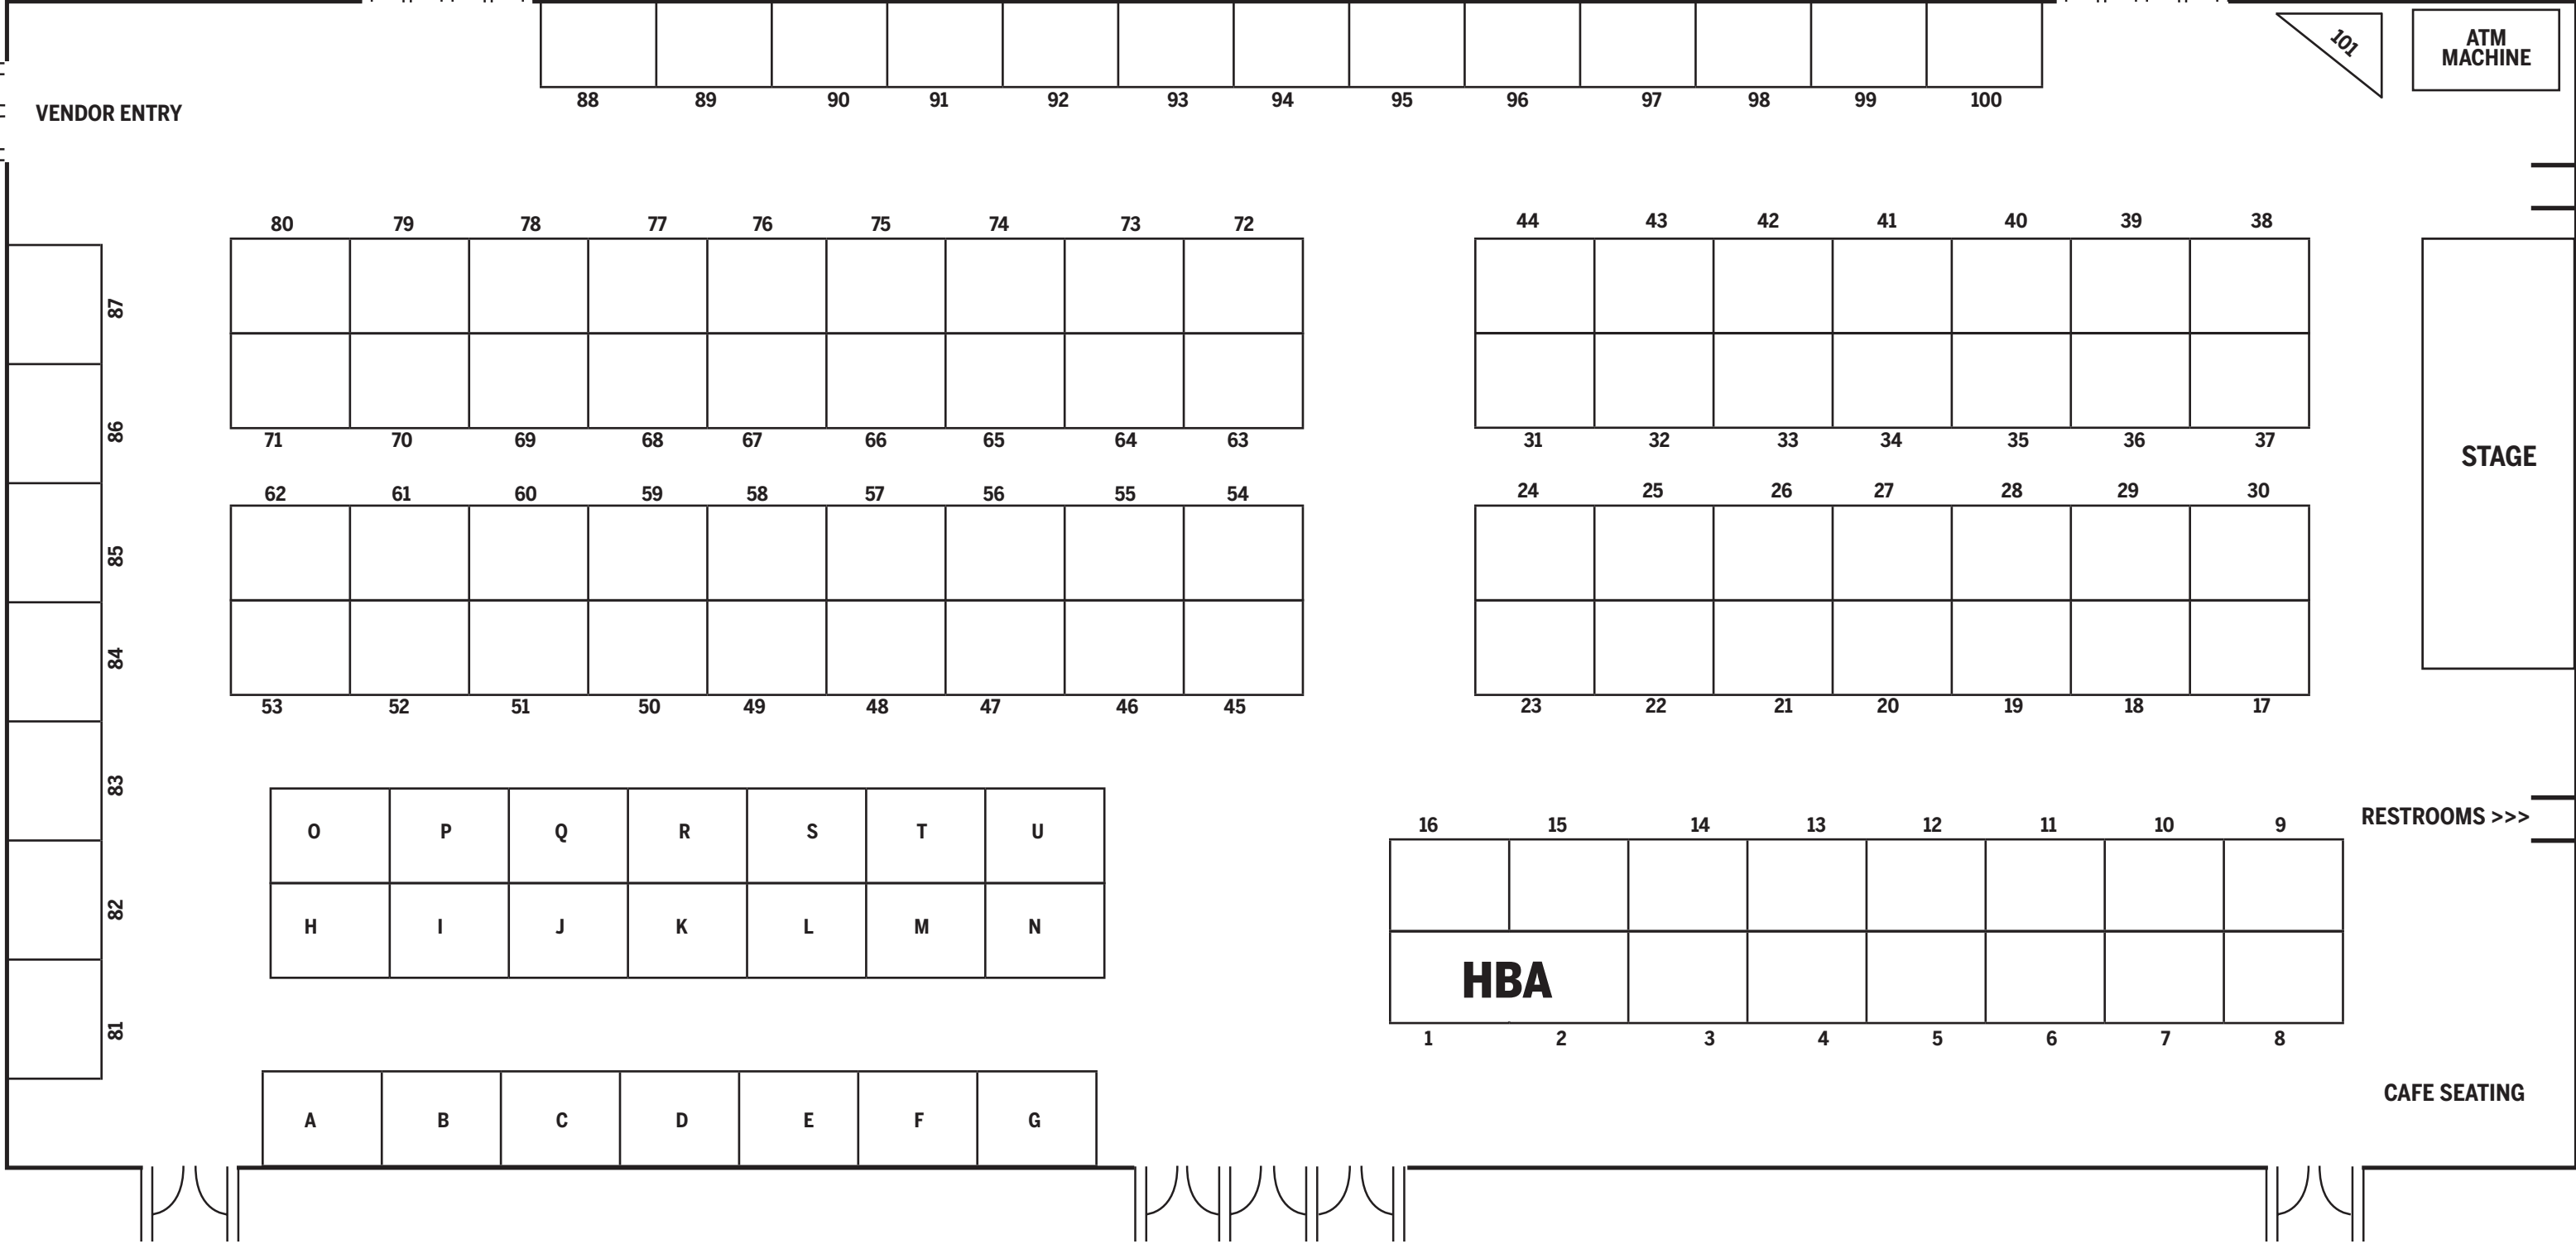

2018 Home Improvement Show Vendor Booth Locations

M-50

VENDOR ENTRY

ATM MACHINE

101

STAGE

RESTROOMS >>>

CAFE SEATING

HBA

MAIN ENTRANCE

80	79	78	77	76	75	74	73	72
71	70	69	68	67	66	65	64	63
62	61	60	59	58	57	56	55	54
53	52	51	50	49	48	47	46	45

44	43	42	41	40	39	38
31	32	33	34	35	36	37
24	25	26	27	28	29	30
23	22	21	20	19	18	17

O	P	Q	R	S	T	U
H	I	J	K	L	M	N

16	15	14	13	12	11	10	9
HBA							
1	2	3	4	5	6	7	8

A	B	C	D	E	F	G
---	---	---	---	---	---	---

87
86
85
84
83
82
81

88 89 90 91 92 93 94 95 96 97 98 99 100